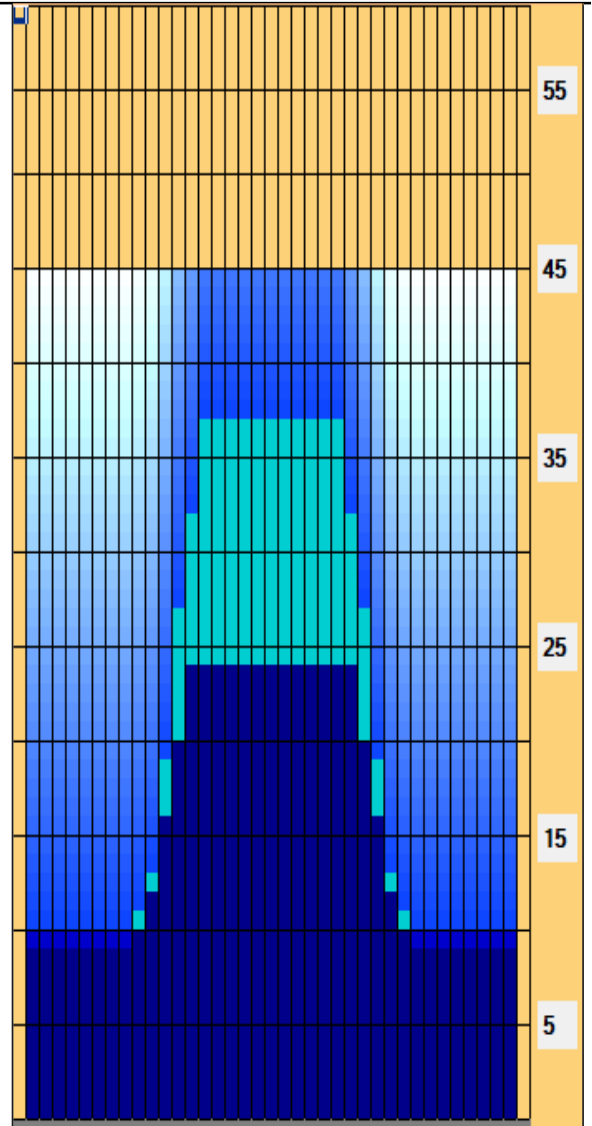

Kegel Kode 45

Oil Pattern Distance: **45 Feet**
 Forward Oil Total: **20.3 mL**
 Forward Boards Crossed: **406 Boards**

Reverse Brush Drop: **37 Feet**
 Reverse Oil Total: **9.15 mL**
 Reverse Boards Crossed: **183 Boards**

Oil Per Board: **50 uL**
 Volume Oil Total: **29.45 mL**
 Total Boards Crossed: **589 Boards**

	Start	Stop	Loads	Speed	Crossed	Start	End	Feet	T.Oil
1	2L	2R	6	14	222	0.0	9.9	9.9	11100
2	10L	10R	1	14	21	9.9	11.8	1.9	1050
3	11L	11R	1	14	19	11.8	13.7	1.9	950
4	12L	12R	3	14	51	13.7	19.6	5.9	2550
5	13L	13R	3	18	45	19.6	27.2	7.6	2250
6	14L	14R	2	18	26	27.2	32.3	5.1	1300
7	15L	15R	2	18	22	32.3	37.4	5.1	1100
8	2L	2R	0	22	0	37.4	41.0	3.6	0
9	2L	2R	0	26	0	41.0	45.0	4.0	0

Conditioner:
Type In or Select One

TransferType:
Type In or Select One

- Forward
- Reverse
- Combined
- Buff

	Start	Stop	Loads	Speed	Crossed	Start	End	Feet	T.Oil
1	2L	2R	0	18	0	45.0	24.0	-21.0	0
2	14L	14R	2	14	26	24.0	20.1	-3.9	1300
3	13L	13R	2	14	30	20.1	16.2	-3.9	1500
4	12L	12R	2	14	34	16.2	12.3	-3.9	1700
5	11L	11R	1	14	19	12.3	10.4	-1.9	950
6	2L	2R	2	14	74	10.4	6.5	-3.9	3700
7	2L	2R	0	14	0	6.5	0.0	-6.5	0

Item Description	3L-7L:18L-18R Outside Track:Middle	8L-12L:18L-18R Middle Track:Middle	13L-17L:18L-18R Inside Track:Middle	18L-18R:17R-13R Middle: Inside Track	18L-18R:12R-8R Middle:Middle Track	18L-18R:7R-3R Middle:Outside Track
Track Zone Ratio	3.38	2.6	1.06	1.06	2.6	3.38