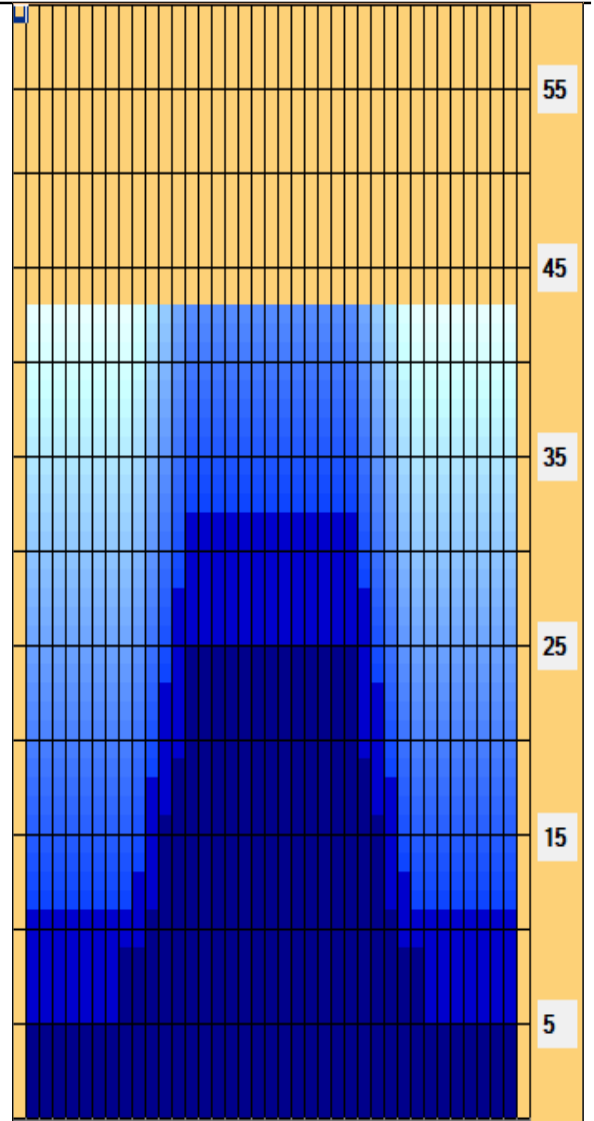

Swiss Bowling - Grand Saint Bernard

Oil Pattern Distance: **43 Feet**
 Forward Oil Total: **14.4 mL**
 Forward Boards Crossed: **288 Boards**

Reverse Brush Drop: **43 Feet**
 Reverse Oil Total: **10.5 mL**
 Reverse Boards Crossed: **210 Boards**

Oil Per Board: **50 uL**
 Volume Oil Total: **24.9 mL**
 Total Boards Crossed: **498 Boards**

	Start	Stop	Loads	Speed	Crossed	Start	End	Feet	T.Oil
1	2L	2R	4	14	148	0.0	5.9	5.9	7400
2	9L	9R	2	14	46	5.9	9.8	3.9	2300
3	11L	11R	1	14	19	9.8	11.7	1.9	950
4	12L	12R	2	18	34	11.7	16.8	5.1	1700
5	13L	13R	1	18	15	16.8	19.3	2.5	750
6	14L	14R	2	22	26	19.3	25.5	6.2	1300
7	2L	2R	0	22	0	25.5	33.0	7.5	0
8	2L	2R	0	26	0	33.0	43.0	10.0	0

Conditioner:
Type In or Select One

TransferType:
Type In or Select One

Forward
Reverse
More

	Start	Stop	Loads	Speed	Crossed	Start	End	Feet	T.Oil
1	2L	2R	0	30	0	43.0	32.0	-11.0	0
2	14L	14R	1	26	13	32.0	28.4	-3.6	650
3	13L	13R	2	18	30	28.4	23.3	-5.1	1500
4	12L	12R	2	18	34	23.3	18.2	-5.1	1700
5	11L	11R	2	18	38	18.2	13.1	-5.1	1900
6	10L	10R	1	14	21	13.1	11.2	-1.9	1050
7	2L	2R	2	14	74	11.2	7.3	-3.9	3700
8	2L	2R	0	10	0	7.3	0.0	-7.3	0

Forward
Reverse
More

Forward
Reverse
Combined
Buff

Item Description	3L-7L:18L-18R Outside Track:Middle	8L-12L:18L-18R Middle Track:Middle	13L-17L:18L-18R Inside Track:Middle	18L-18R:17R-13R Middle: Inside Track	18L-18R:12R-8R Middle:Middle Track	18L-18R:7R-3R Middle:Outside Track
Track Zone Ratio	3.67	2.16	1.03	1.03	2.16	3.67