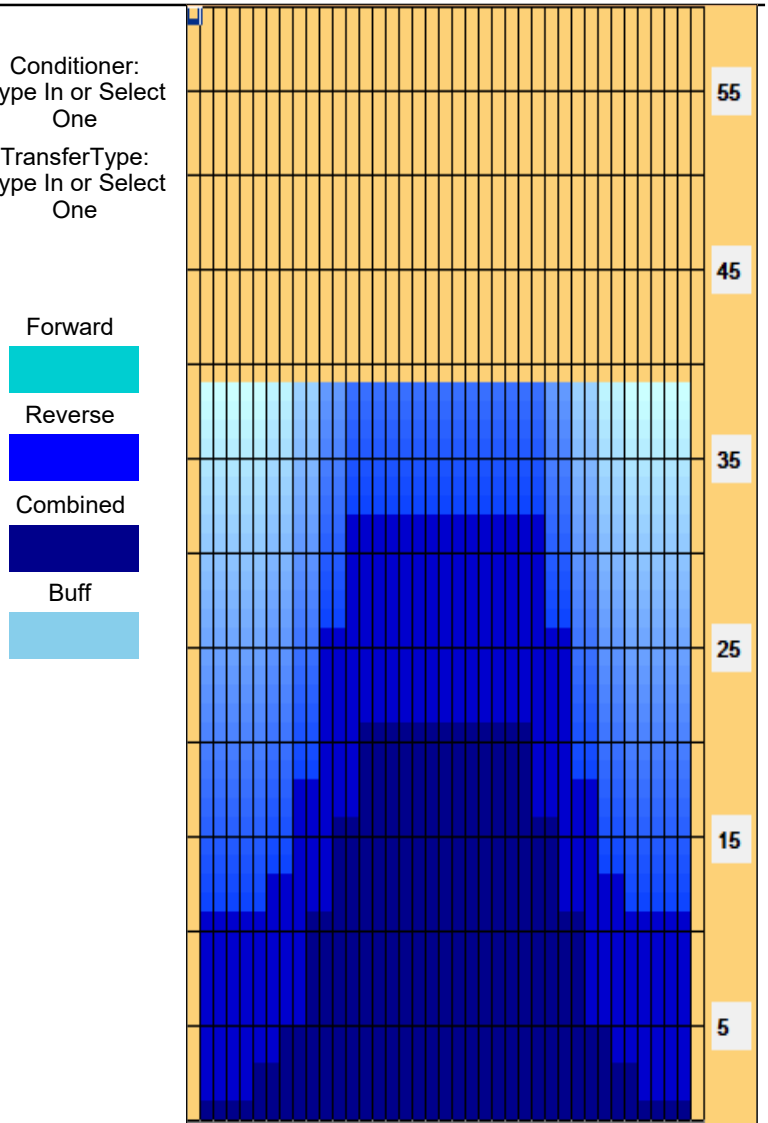

Sport Bowling Japan - Bushido Pro League

Oil Pattern Distance: **39 Feet**
 Forward Oil Total: **12.55 mL**
 Forward Boards Crossed: **251 Boards**

Reverse Brush Drop: **39 Feet**
 Reverse Oil Total: **11.7 mL**
 Reverse Boards Crossed: **234 Boards**

Oil Per Board: **50 uL**
 Volume Oil Total: **24.25 mL**
 Total Boards Crossed: **485 Boards**

	Start	Stop	Loads	Speed	Crossed	Start	End	Feet	T.Oil
1	2L	2R	2	14	74	0.0	1.9	1.9	3700
2	6L	6R	1	14	29	1.9	3.8	1.9	1450
3	8L	8R	1	14	25	3.8	5.7	1.9	1250
4	10L	10R	3	14	63	5.7	11.6	5.9	3150
5	12L	12R	2	18	34	11.6	16.7	5.1	1700
6	14L	14R	2	18	26	16.7	21.8	5.1	1300
7	2L	2R	0	18	0	21.8	26.0	4.2	0
8	2L	2R	0	22	0	26.0	32.0	6.0	0
9	2L	2R	0	30	0	32.0	39.0	7.0	0

Conditioner:
Type In or Select One

TransferType:
Type In or Select One

Forward
Reverse
More

	Start	Stop	Loads	Speed	Crossed	Start	End	Feet	T.Oil
1	2L	2R	0	30	0	39.0	32.0	-7.0	0
2	13L	13R	2	22	30	32.0	25.8	-6.2	1500
3	11L	11R	3	18	57	25.8	18.2	-7.6	2850
4	9L	9R	2	18	46	18.2	13.1	-5.1	2300
5	7L	7R	1	18	27	13.1	10.6	-2.5	1350
6	2L	2R	2	18	74	10.6	5.5	-5.1	3700
7	2L	2R	0	14	0	5.5	0.0	-5.5	0

Forward
Reverse
More

Item	3L-7L:18L-18R	8L-12L:18L-18R	13L-17L:18L-18R	18L-18R:17R-13R	18L-18R:12R-8R	18L-18R:7R-3R
Description	Outside Track:Middle	Middle Track:Middle	Inside Track:Middle	Middle: Inside Track	Middle:Middle Track	Middle:Outside Track
Track Zone Ratio	4.57	1.75	1.02	1.02	1.75	4.57